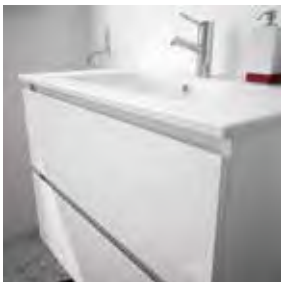

LIVO

2 years warranty

SOFT CLOSE

(1)

60 cm

80 cm

options

EN With LIVO, you will find everything in one single pack! Straight handle with bevel, glossy cabinet finish, ceramic washbasin, mirror and LED lighting, everything is ready for quickly and easily kitting out your bathroom.

FR Avec LIVO, retrouvez tout dans un seul pack ! La prise de main directe avec biseau, la finition brillante du meuble, le plan de toilette en céramique, le miroir et l'éclairage LED, tout est prêt pour équiper rapidement et facilement votre salle de bains.

NL U heeft met LIVO een alles in één pakket! Een glanzend wit meubel met geïntegreerde handgrepen met schuin afgewerkte randen, een porseleinen wastafel, spiegel en LED-verlichting. Alles is klaar om uw badkamer snel en gemakkelijk uit te rusten.

DE Mit LIVO finden Sie alles zusammen in einem Paket! Griffleiste mit Schrägkante, Hochglanzoberflächen, Keramiktisch, Spiegel und LED-Beleuchtung - alles ist bereit, um Ihr Badezimmer schnell und einfach auszustatten.

(1) Bright White / Blanc Brillant / Glanzend Wit / Weiß Hochglanz