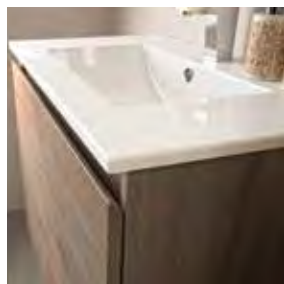

BAZIL

2 years warranty SOFT CLOSE

60 cm

80 cm

options

1. **EN** With BAZIL, you have everything at your fingertips in a single pack! A mirror with LED lighting, a ceramic washbasin, and a unit with a bevelled hand grip.
2. **FR** Avec BAZIL, vous avez tout à portée de mains dans un seul pack ! Un miroir avec éclairage LED, un plan de toilette en céramique et un meuble avec prise de main biseautée.
3. **NL** Met BAZIL heeft u alles binnen handbereik in één pakket! Een spiegel met LED-verlichting, een porseleinen wastafel en een meubel met afgeschuinde handgreep.
4. **DE** Mit BAZIL haben Sie alles in einem Paket zur Hand! Spiegel mit LED-Beleuchtung, Keramikwaschbecken und Möbelstück mit abgeschrägter Griffleiste.

(1) Arlington Oak / Chêne Arlington / Eik Arlington / Eiche Arlington