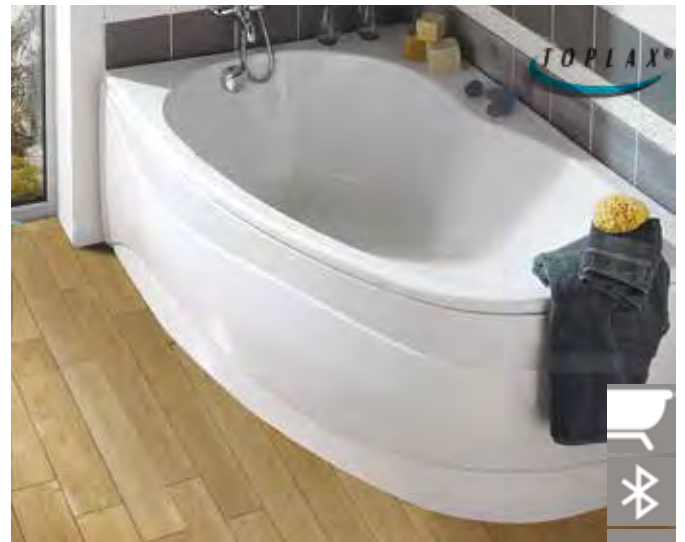

199604

160 x 100 x 54-56 cm

130 - 200 L

199608

160 x 100 x 54-56 cm

130 - 200 L

ELBA DUO +

Acrylic running board included - No fibreglass - Drain centred on width - Pop-up plug not provided - Depth: 42.00 cm